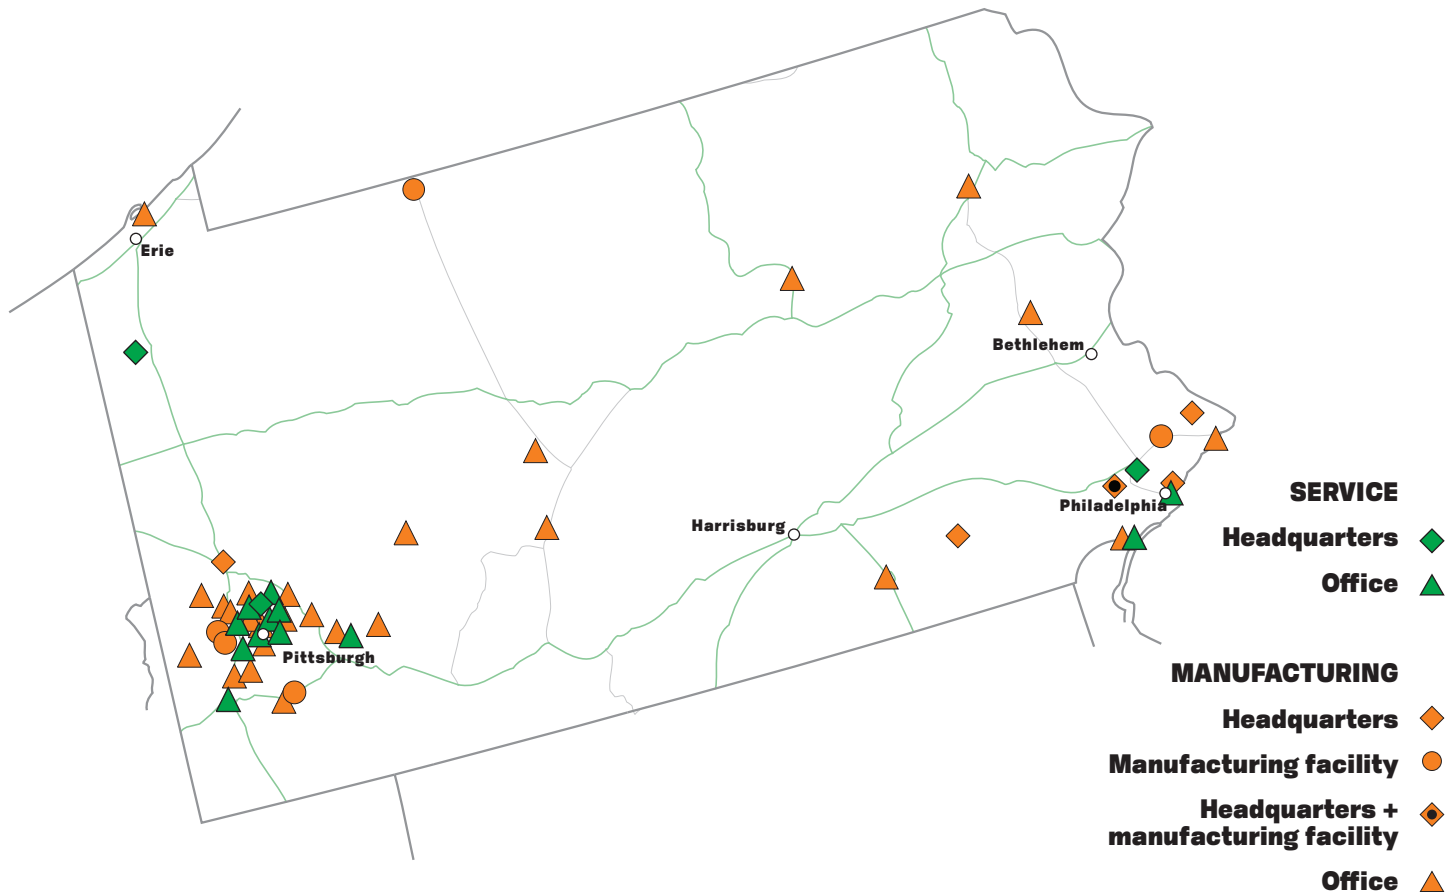

PENNSYLVANIA'S METHANE ECONOMY

LOCATIONS IN PENNSYLVANIA

SERVICE HEADQUARTERS	3
SERVICE OFFICES <small>ABB & John Crane have multiple office locations in Pittsburgh</small>	11
MANUFACTURING HEADQUARTERS	4
MANUFACTURING OFFICES <small>ABB & John Crane have multiple office locations in Pittsburgh</small>	26
MANUFACTURING HEADQUARTERS AND FACILITIES	1
MANUFACTURING FACILITIES	5
TOTAL	50

SERVICE FIRMS IN METHANE EMISSION MITIGATION INDUSTRY IN PENNSYLVANIA

Firm	Industry Category	Technology	Employees	Sales (\$million)	Location Type	City
ABB Group	DM, ADA	CR, UAV, S	10,001+	\$10,000+	Office	Pittsburgh*, Oakmont
Alliance Emission Monitoring (formerly Alliance Source Testing)	DM	LD, OGI, CR	201-1,000	\$51-\$500	Office	Washington
American Aerospace Advisors	DM, ADA	UAV	<50	<\$15	HQ	Conshohocken
Heath Consultants	DM	LD, OGI, CR, FS, MGL, UAV,	1,001-5,000	\$501-\$1,000	Office	Greensburg
Industrial Scientific	DM	LD, CR,	1,001-5,000	\$501-\$1,000	HQ	Pittsburgh
Insight Environmental	DM, SA	LD, OGI, CR, FS, UAV	51-200	<\$15	Office	Trainer
John Crane	M	RPS	5,001-10,000	\$1,001-\$10,000	Office	Pittsburgh*
Montrose Environmental	DM, ADA	LD, OGI, CR, FS, MGL, UAV	201-1,000	\$51-\$500	Office	Bridgeville, Pittsburgh
Ravan AIR	DM	LD, OGI, UAV	<50	<\$15	HQ	Conneaut Lake
SLR Consulting	SA		1,001-5,000	\$501-\$1,000	Office	Pittsburgh

HQ cities are listed first. *Multiple office locations.

INDUSTRY CATEGORIES: **DM:** Detection & Measurement | **AD:** Advanced Data Analysis | **M:** Mitigation | **SA:** Strategic advisory

TECHNOLOGIES: **LD:** Leak Detection Services | **MGL:** Mobile Ground Labs | **RPS:** Rod Packing & Dry Seals | **PLVT:** Plunger Lift & Velocity Tubing | **OGI:** Optical Gas Imaging